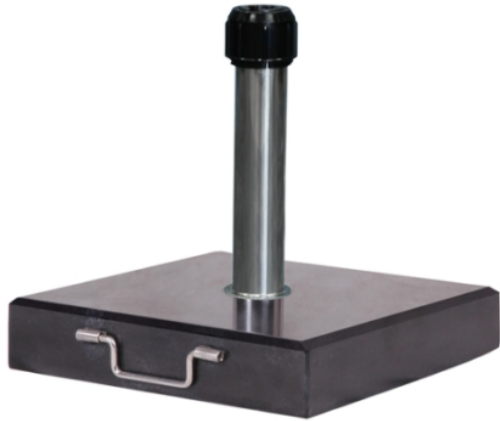

Rome Granite Base 40kg w/Handle & Wheels

Product Categories: [Umbrellas & Bases](#), [Aluminium](#), [Bases](#)

Product Page: <https://komodromos.com.cy/product/rome-granite-base-40kg-w-handle-wheel/>

Product Attributes

- Color: Black
- Dimensions: 45x45x9cm
- Material: Granite
- Furniture Type: Umbrellas & Bases

Product Gallery