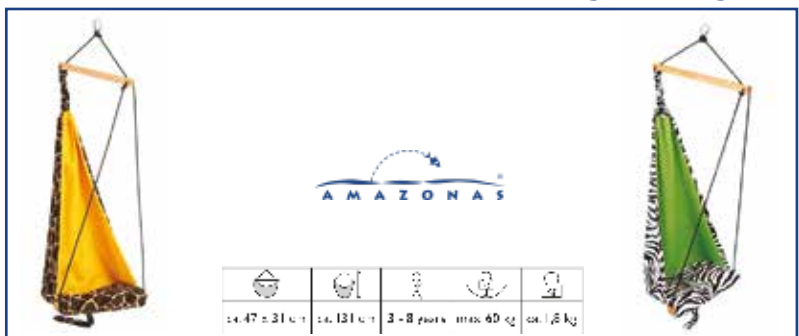

# Hammocks

Olympic Stand 395x143x145cm Natural

Fat hammock taupe 365x140cm | Max.Weight 200kgs

Fat hammock red 365x140cm | Max.Weight 200kgs

Giraffe & Zebra mini 47x31x131cm | 3-6yrs | Max.60kgs

# Hammocks

Palacio hammock 240x160cm | Max.Weight 200kgs

Miami hammock berry 320x110cm | Max.Weight 150kgs

Miami hammock aqua, kiwi 320x110cm | Max.Weight 150kgs

Colombiana hammock mandarina 240x160cm | Max.200kgs