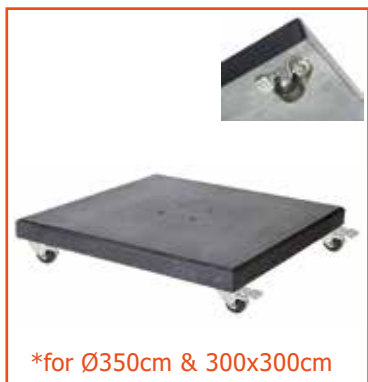

*for Ø350cm & 300x300cm

Modena granite base
80x80x18cm 120kg
w/swivel wheels