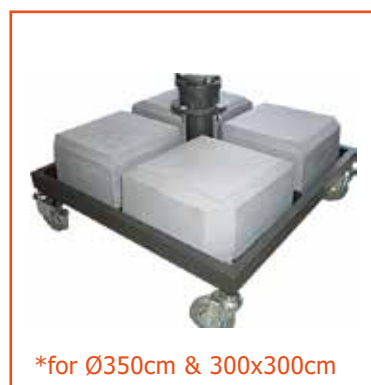

*for Ø350cm & 300x300cm

Concrete iron base 70x70cm
~120kg w/wheels