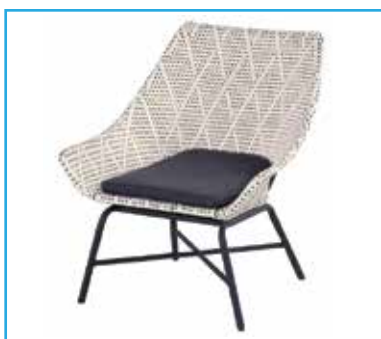

Delphine lounge chair 77x70x86cm
mocaccino, diamond grey