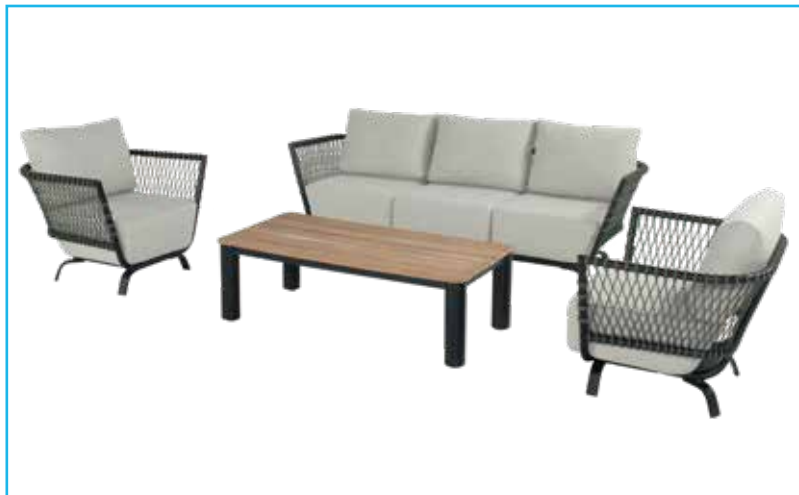

# Casablanca Rope

Casablanca corner sofa black w/camel rope  
(226x226)x90x75cm

Black

Nika coffee table Ø62x30cm &  
Ø82x38cm black w/ceramic top

Camel rope

# Marsala Rope

Beige Rope

Marsala lounge chair white w/beige rope 81x87x76cm

\*Sofa will be like the chair above w/Beige Rope

Marsala 3-seater sofa white w/beige rope 211x87x76cm

Marsala coffee table 170x60x40cm w/ceramic top

# Winston/Eston Lounge

Green Rope

Winston 3-seater sofa 223x76x86cm

Winston coffee table w/teak wood top  
140x70x45cm

*Hartman*  
enjoy every moment

Green Rope

Eston relax chair 67x83x102cm  
w/green rope

Eston footstool w/green  
rope 55x41cm