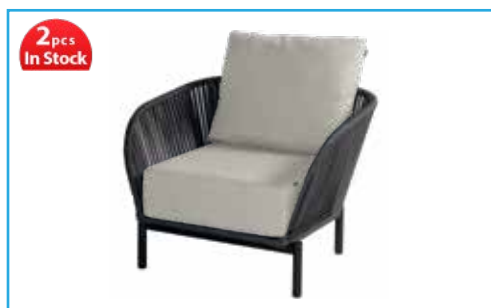

# Arezzo Lounge

Green Rope

Arezzo lounge chair 93x80x75cm

Arezzo 3-seater sofa 182x80x75cm

**Hartman**  
enjoy every moment

Arezzo coffee table Ø90x42cm  
w/ceramic top

2 pcs  
In Stock

Grey Rope

Arezzo lounge chair 93x80x75cm