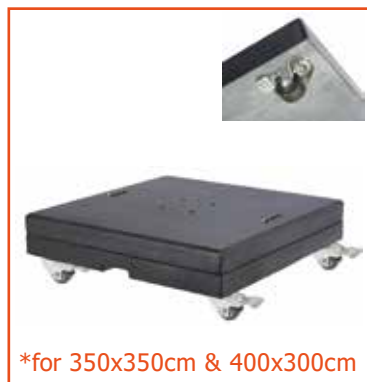

\*for Ø350cm & 300x300cm

Modena granite base  
80x80x18cm 120kg  
w/swivel wheels

\*for 350x350cm & 400x300cm

Modena granite base  
70x70x21cm 150kg  
w/swivel wheels

Umbrella cover  
polyester

\*for 350x350, 400x300cm