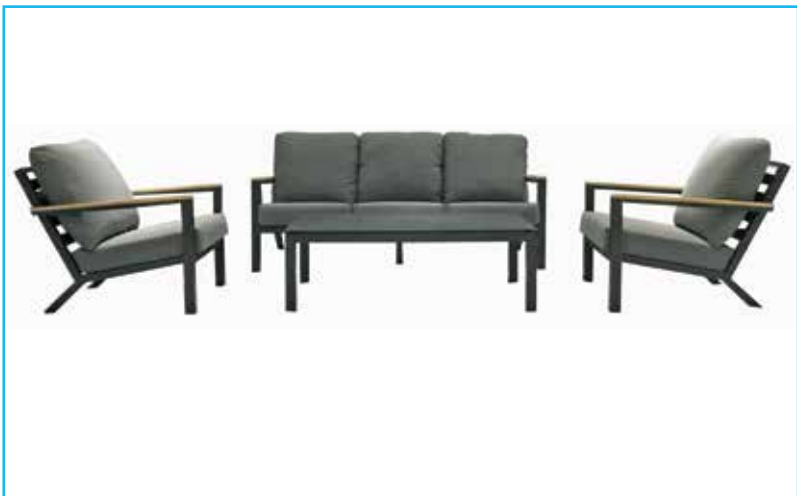

Paleros Lounge