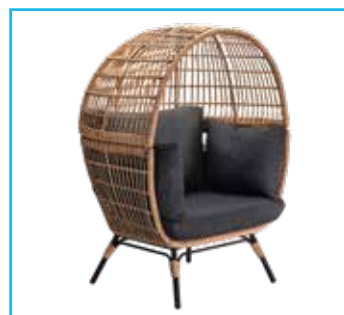

# Swings

Globo royal chair 176x72xH:118cm, Natural cush.  
\*Stand 238x149xH:181cm | Max. 200kgs

Globo royal chair 176x72xH:118cm, Olive cush.  
\*Stand 238x149xH:181cm | Max. 200kgs

Globo royal chair 121x69xH:118cm  
\*Stand 136x138xH:170cm | Max. 120kgs

# Daybeds

Borneo Daybed Ø200x250cm  
off white

Borneo Daybed Ø200x250cm banana

Gloria Daybed bamboo  
112x90x148cm

Torano Daybed desert sand  
Ø173x180x80cm