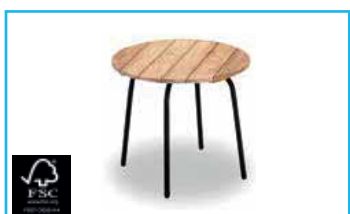

# Mythe Lounge

Beige Rope

Mythe lounge chair 96x84x67cm  
teak wood w/beige rope

Mythe 3 seater sofa 188x84x67cm teak wood  
w/beige rope

Mythe coffee table Ø80cm teak  
wood

# Dex Lounge

Bamboo

Dex lounge chair 72x90x96cm  
w/footstool 68x50x46cm

Dex 2 seater sofa 142x90x96cm desert tan  
with beige cushions\*

Pablo side table Ø50x45cm  
black w/teak wood top

Manson cof.table 100x60x36cm  
acacia wood/teak look