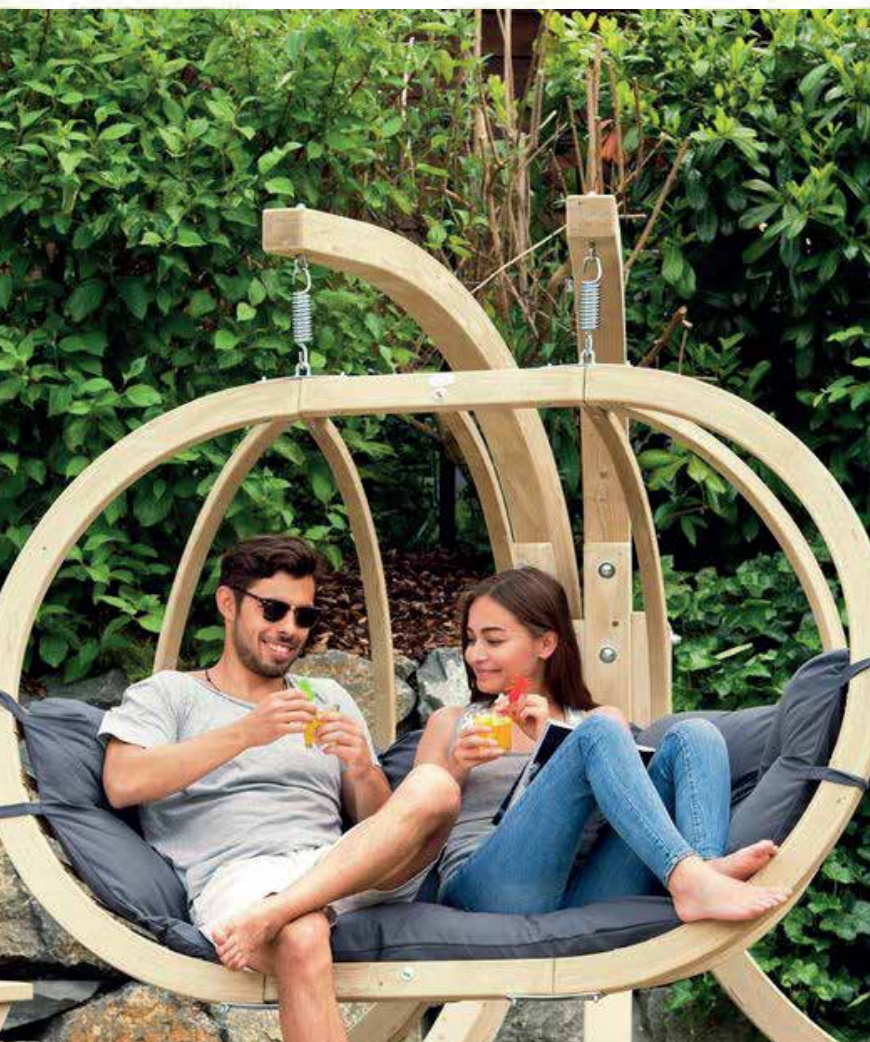

# Swings

Globo royal chair 176x72xH:118cm, Natural cush.  
\*Stand 238x149xH:181cm | Max. 200kgs

Globo royal chair 176x72xH:118cm, Olive cush.  
\*Stand 238x149xH:181cm | Max. 200kgs

Globo royal chair 121x69xH:118cm  
\*Stand 136x138xH:170cm | Max. 120kgs