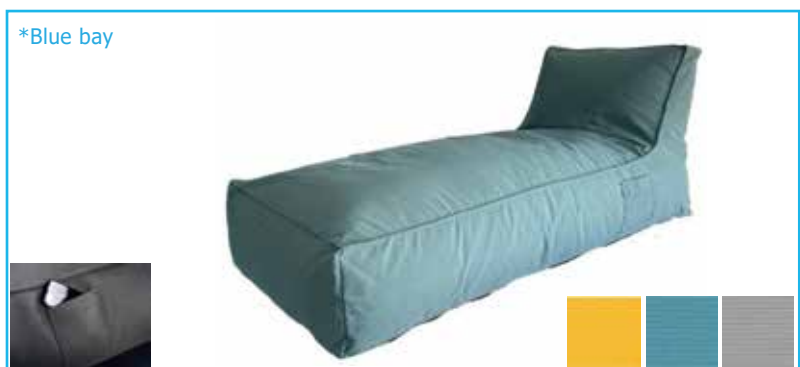

*Blue bay

Cherokee lounge 165x70x70cm yellow, blue bay, grey

*Grey