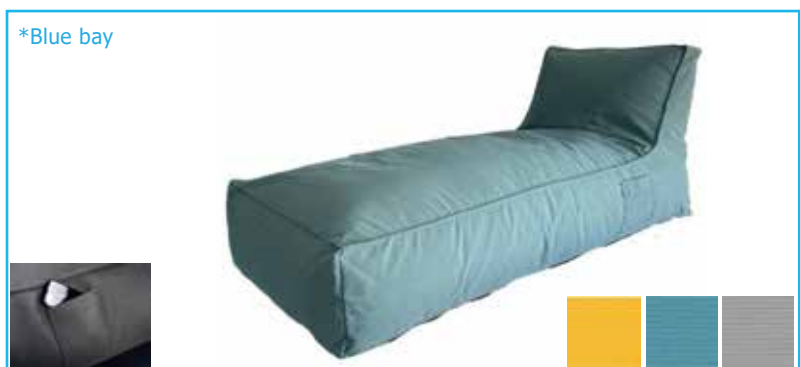

Sunproof Lounge

*Blue bay

Cherokee lounge 165x70x70cm yellow, blue bay, grey

*Grey

Cherokee lounge 165x70x70cm yellow, blue bay, grey

Sioux Jr. beanbag kids 70x75x60cm blue bay

Sioux Jr. beanbag kids
70x75x60cm pumpkin