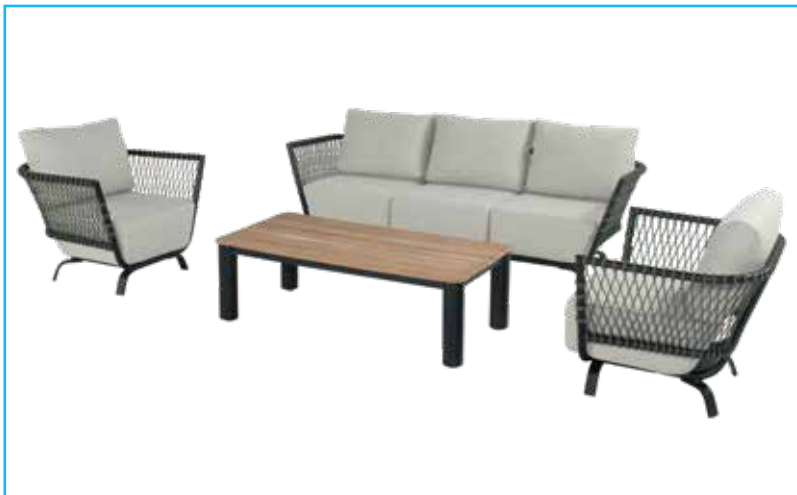

Kejo 3-seater sofa
214x74x72cm

Luto coffee table oval
160x90x45cm w/ceramic top

Casablanca Rope

Casablanca corner sofa black w/camel rope
(226x226)x90x75cm

Black

Nika coffee table Ø62x30cm &
Ø82x38cm black w/ceramic top

Camel rope

Marsala Rope

Beige Rope

Marsala lounge chair white w/beige rope 81x87x76cm

*Sofa will be like the chair above w/Beige Rope

Marsala 3-seater sofa white w/beige rope 211x87x76cm

Marsala coffee table 170x60x40cm w/ceramic top

Winston/Eston Lounge

Green Rope

Winston 3-seater sofa 223x76x86cm

Winston coffee table w/teak wood top
140x70x45cm

Hartman
enjoy every moment

Green Rope

Eston relax chair 67x83x102cm
w/green rope

Eston footstool w/green
rope 55x41cm