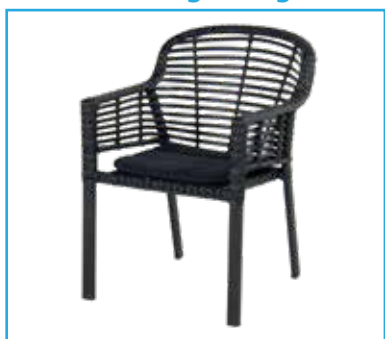

Patricia dining puma black