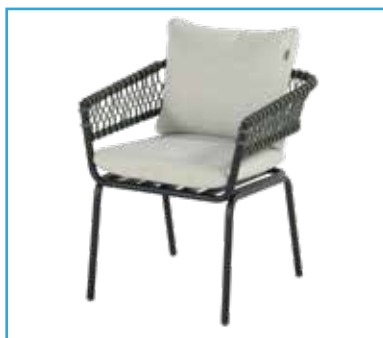

Lombok daybed Ø220x190cm kubu

Hartman 

Rope Dining

Lea dining chair rope

Cairo dining chair rope

Trapani chair grey rope

Arezzo chair green rope

Winston chair green rope