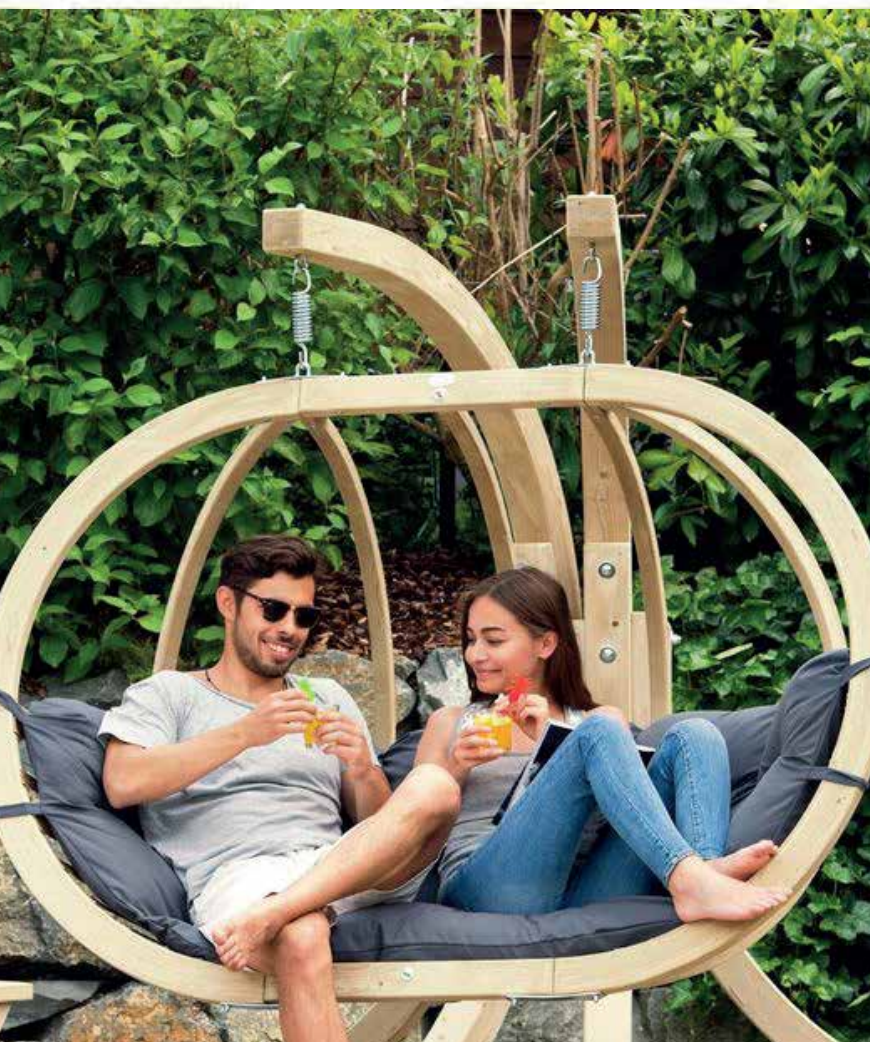

AMAZONAS

Swings

Globo royal chair 176x72xH:118cm, Natural cush.
*Stand 238x149xH:181cm | Max. 200kgs

Globo royal chair 176x72xH:118cm, Olive cush.
*Stand 238x149xH:181cm | Max. 200kgs

Globo royal chair 121x69xH:118cm
*Stand 136x138xH:170cm | Max. 120kgs