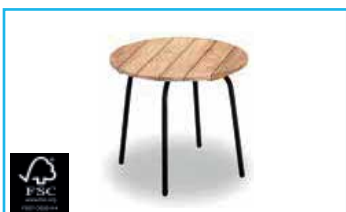

Pablo side table Ø50x45cm
black w/teak wood top