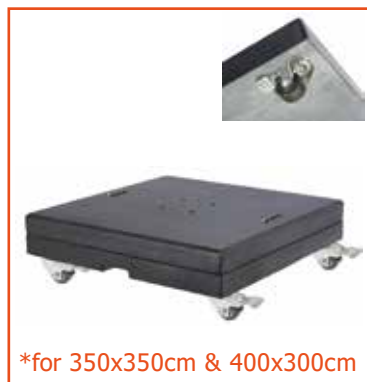

*for 350x350cm & 400x300cm

Modena granite base
70x70x21cm 150kg
w/swivel wheels