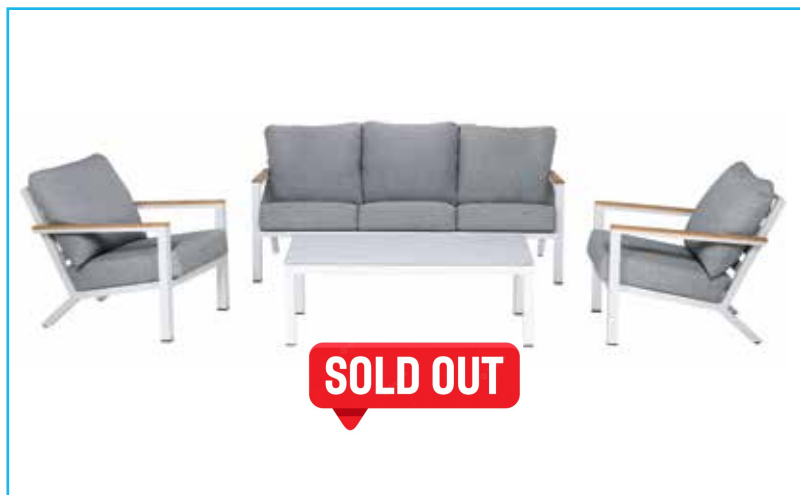

Paleros Lounge

Anthracite

Paleros lounge chair 70x79x77cm
w/teak wood armrest

Paleros 3-seater sofa 190x79x77cm w/teak wood
armrest

Palazzo coffee table 130x67x44cm
w/ceramic on glass

Paleros Lounge

White

Paleros lounge chair 70x79x77cm
w/teak wood armrest