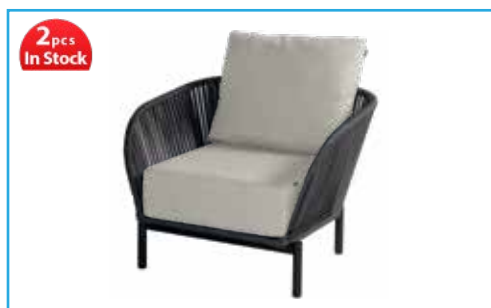

Hartman 

Arezzo Lounge

Green Rope

Arezzo lounge chair 93x80x75cm

Arezzo 3-seater sofa 182x80x75cm

Hartman
enjoy every moment

Arezzo coffee table Ø90x42cm
w/ceramic top

2 pcs
In Stock

Grey Rope

Arezzo lounge chair 93x80x75cm

Arezzo Lounge

Green Rope

Arezzo lounge 165x93x75cm w/beige cushions, green rope

Arezzo lounge 165x93x75cm w/beige cushions, grey rope

Grey Rope

Arezzo lounge 165x93x75cm w/light grey cushions, grey rope