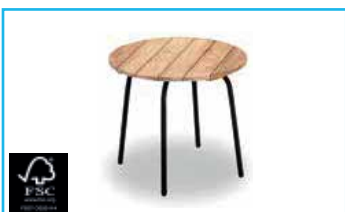

Mythe coffee table Ø80cm teak
wood

Dex Lounge

Bamboo

Dex lounge chair 72x90x96cm
w/footstool 68x50x46cm

Dex 2 seater sofa 142x90x96cm desert tan
with beige cushions*

Pablo side table Ø50x45cm
black w/teak wood top