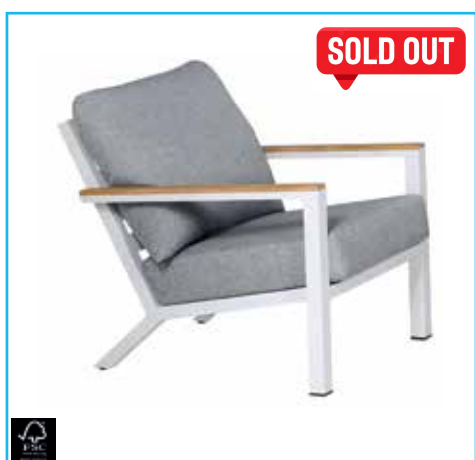

Paleros Lounge

Anthracite

Paleros lounge chair 70x79x77cm
w/teak wood armrest

Paleros 3-seater sofa 190x79x77cm w/teak wood
armrest

Palazzo coffee table 130x67x44cm
w/ceramic on glass

Paleros Lounge

White

Paleros lounge chair 70x79x77cm
w/teak wood armrest