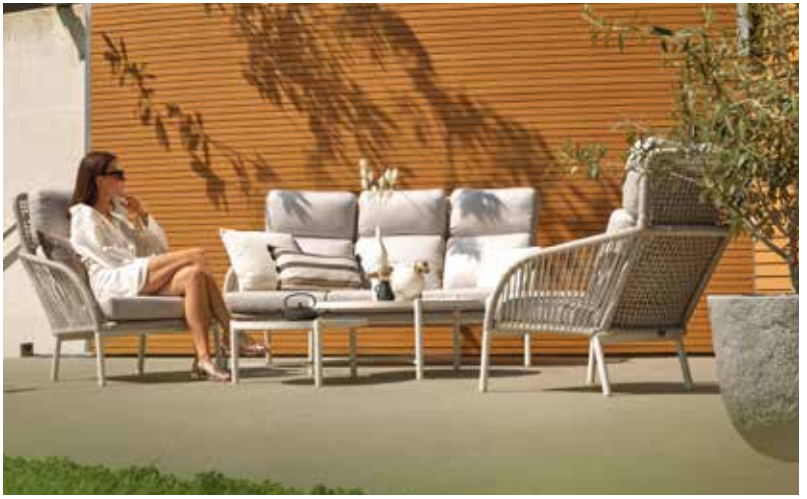

Nika Lounge

Nika lounge chair white 76x96x99cm