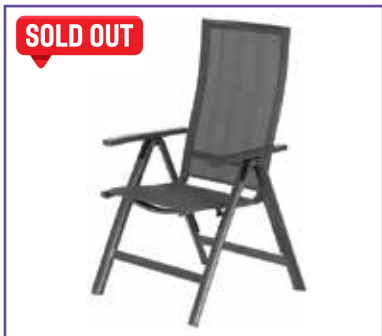

Aruba recliner xerix