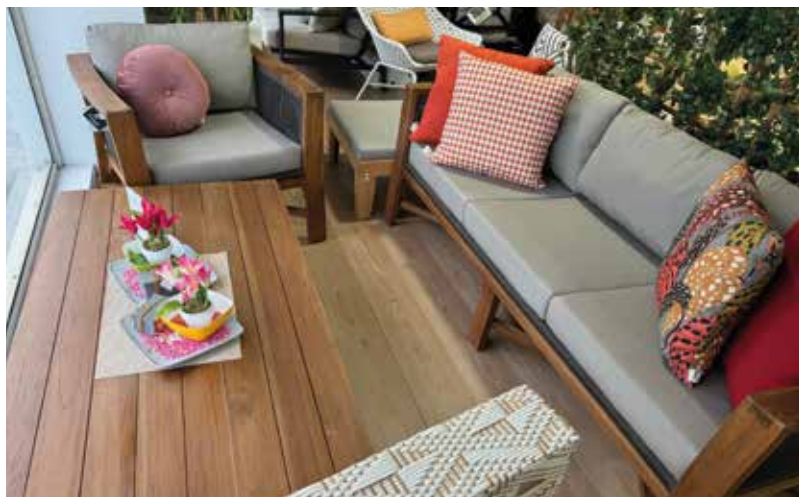

Clemont Lounge

Clemont lounge chair 76x77x85cm
teak wood w/taupe rope