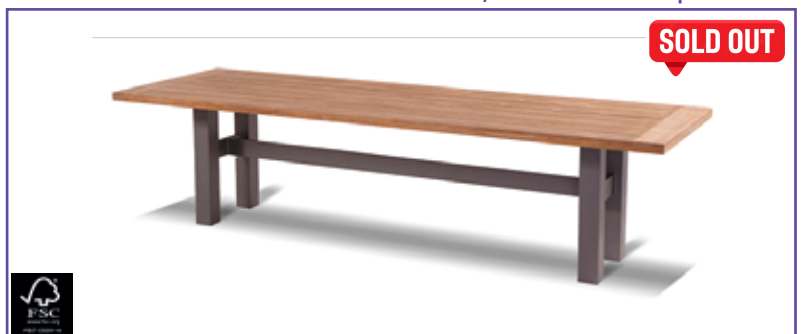

Yasmani table 240x100cm xerix w/teak wood top