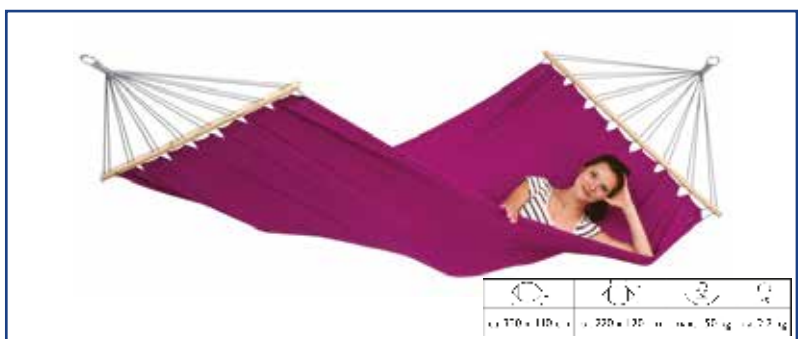

Hammocks

Olympic Stand 395x143x145cm Natural

Fat hammock taupe 365x140cm | Max.Weight 200kgs

Fat hammock red 365x140cm | Max.Weight 200kgs

Giraffe & Zebra mini 47x31x131cm | 3-6yrs | Max.60kgs

Hammocks

Palacio hammock 240x160cm | Max.Weight 200kgs