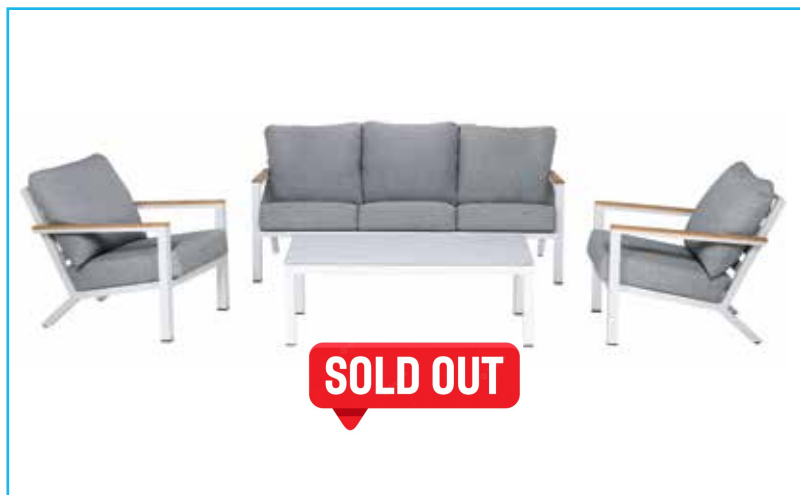

Paleros Lounge