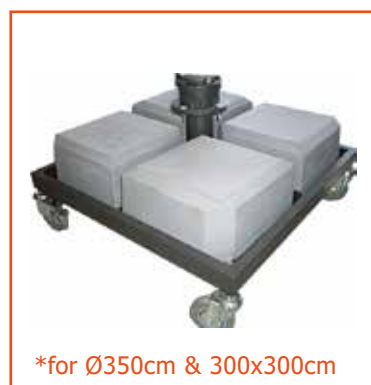

Rosario lounge w/cushion,
side table

Umbrellas & Bases

Shadowflex Ø350cm natural, royal grey, olive
*base

Shadowflex 300x300cm natural, royal grey
*base

*for Ø350cm & 300x300cm

Concrete iron base 70x70cm
~120kg w/wheels