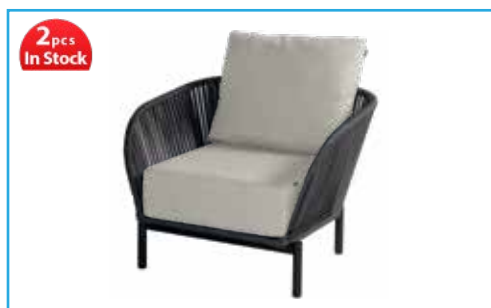

Hartman®

Arezzo Lounge

Green Rope

Arezzo lounge chair 93x80x75cm

Arezzo 3-seater sofa 182x80x75cm

Hartman
enjoy every moment

Arezzo coffee table Ø90x42cm
w/ceramic top

2 pcs
In Stock

Grey Rope

Arezzo lounge chair 93x80x75cm

Arezzo Lounge

Green Rope

Arezzo lounge 165x93x75cm w/beige cushions, green rope

Arezzo lounge 165x93x75cm w/beige cushions, grey rope

Hartman
enjoy every moment

Grey Rope