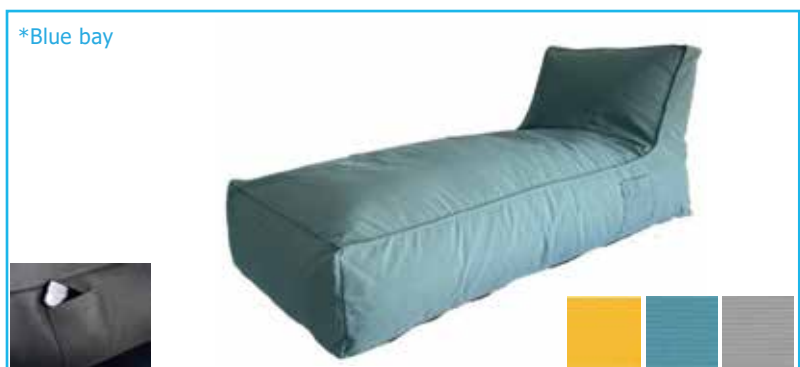

Trapezium hocker 55x55x42cm paprika orange, blush

Trapezium hocker 55x55x42cm amber, almond, red

Sunproof Lounge

*Blue bay

Cherokee lounge 165x70x70cm yellow, blue bay, grey

*Grey

Cherokee lounge 165x70x70cm yellow, blue bay, grey