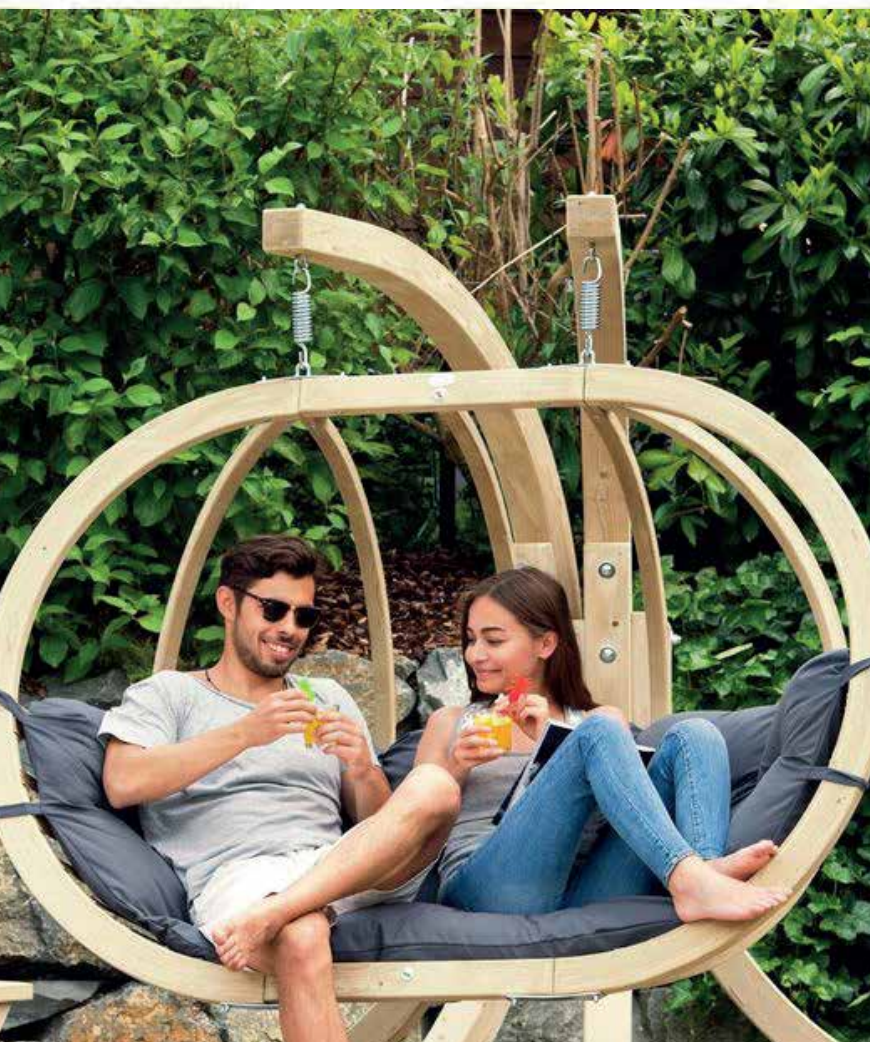

Swings

Globo royal chair 176x72xH:118cm, Natural cush.
*Stand 238x149xH:181cm | Max. 200kgs

Globo royal chair 176x72xH:118cm, Green cush.
*Stand 238x149xH:181cm | Max. 200kgs

Globo royal chair 121x69xH:118cm
*Stand 136x138xH:170cm | Max. 120kgs