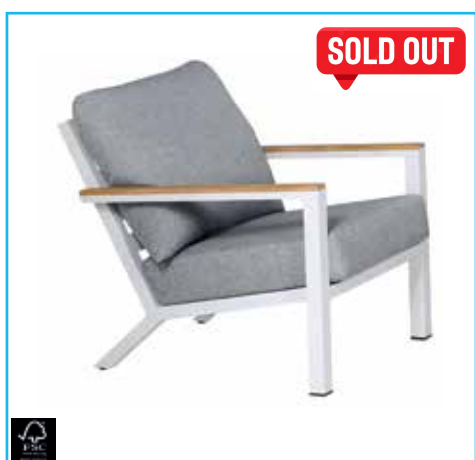

White

Paleros lounge chair 70x79x77cm
w/teak wood armrest