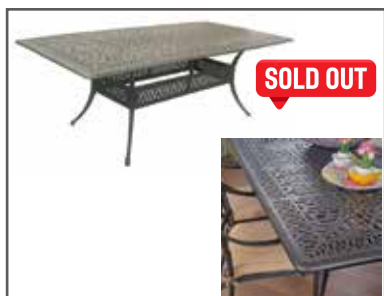

Cast-alu Collection

Amalfi dining chair bronze

Amalfi table Ø120cm bronze

Preston table Ø105cm riven grey

Amalfi table 214x112cm bronze

Amalfi table Ø62cm bronze

Rosario lounge chair riven grey 74x73x85cm

Rosario bench 170x40x33cm riven grey