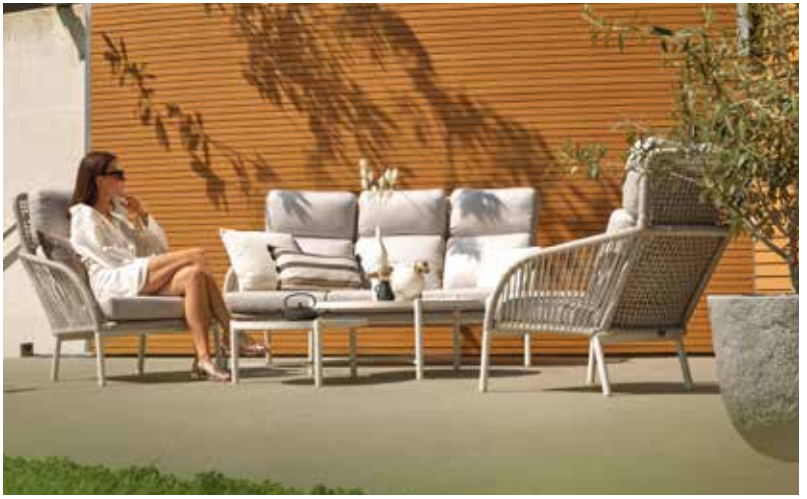

Bora bora lounge chair
70x77x81cm teak wood

Bora bora lounge chair

Sophie side table
Ø50x45cm nat.teak

Nika Lounge

L.Grey Rope

Nika lounge chair white 76x96x99cm

Nika 2.5-seater sofa white 168x96x99cm

Hartman!
enjoy every moment