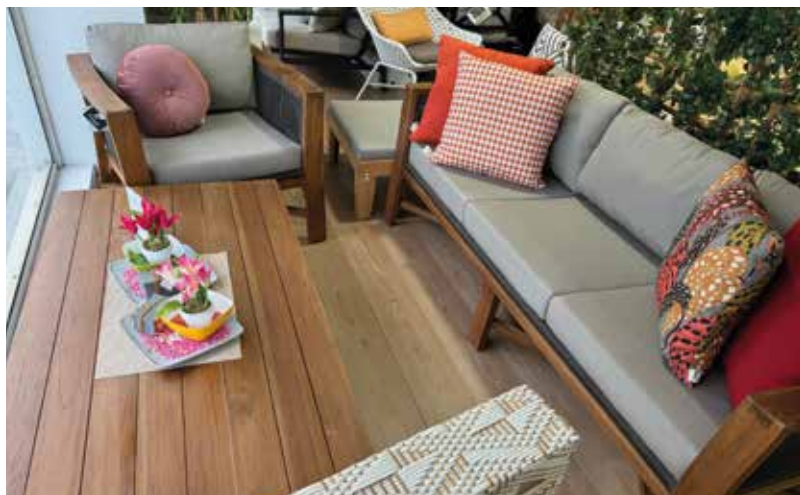

Clemont Lounge

Clemont lounge chair 76x77x85cm
teak wood w/taupe rope