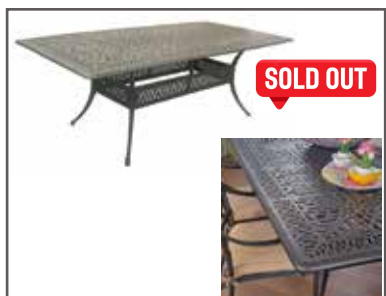

# Cast-alu Collection

Amalfi dining chair bronze

Amalfi table Ø120cm bronze

Preston table Ø105cm riven grey

Amalfi table 214x112cm bronze

Amalfi table Ø62cm bronze

Rosario lounge chair riven grey 74x73x85cm