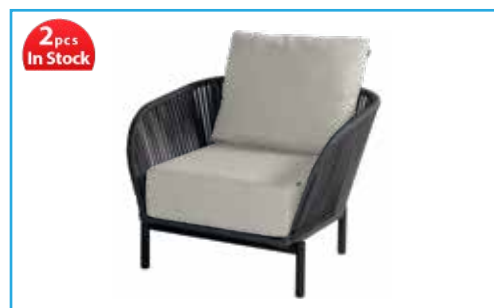

# Arezzo Lounge

Green Rope

Arezzo lounge chair 93x80x75cm

Arezzo 3-seater sofa 182x80x75cm

Arezzo coffee table Ø90x42cm  
w/ceramic top

2 pcs  
In Stock

Grey Rope

Arezzo lounge chair 93x80x75cm

# Arezzo Lounge

Green Rope

Arezzo lounge 165x93x75cm w/beige cushions, green rope

Arezzo lounge 165x93x75cm w/beige cushions, grey rope

**Hartman**  
enjoy every moment

Grey Rope

Arezzo lounge 165x93x75cm w/light grey cushions, grey rope