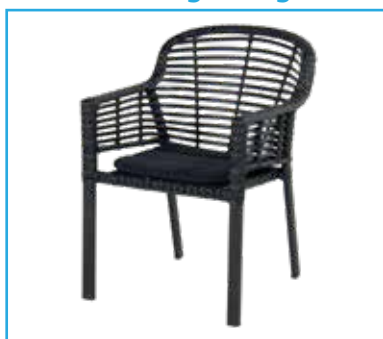

# Wicker Dining

Cecilia dining puma black

Cecilia dining living ecru

Patricia dining ivory

Patricia dining puma black

\*6pcs ONLY

Cairo dining sunny cream

Cairo dining silver grey