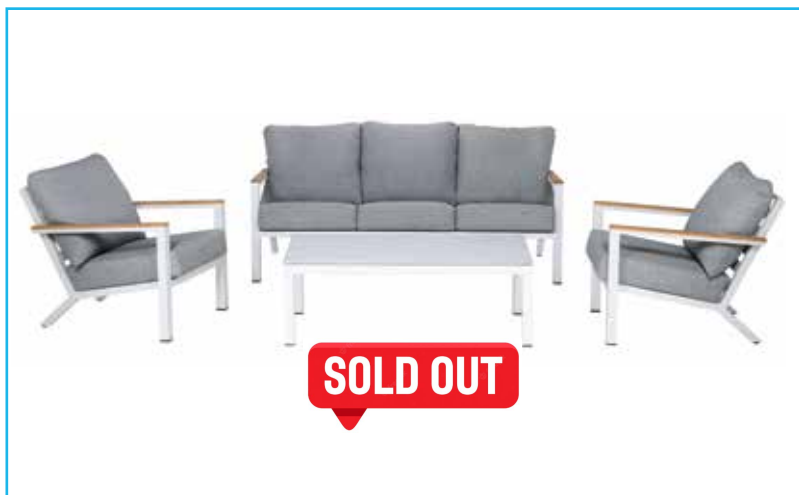

Paleros Lounge