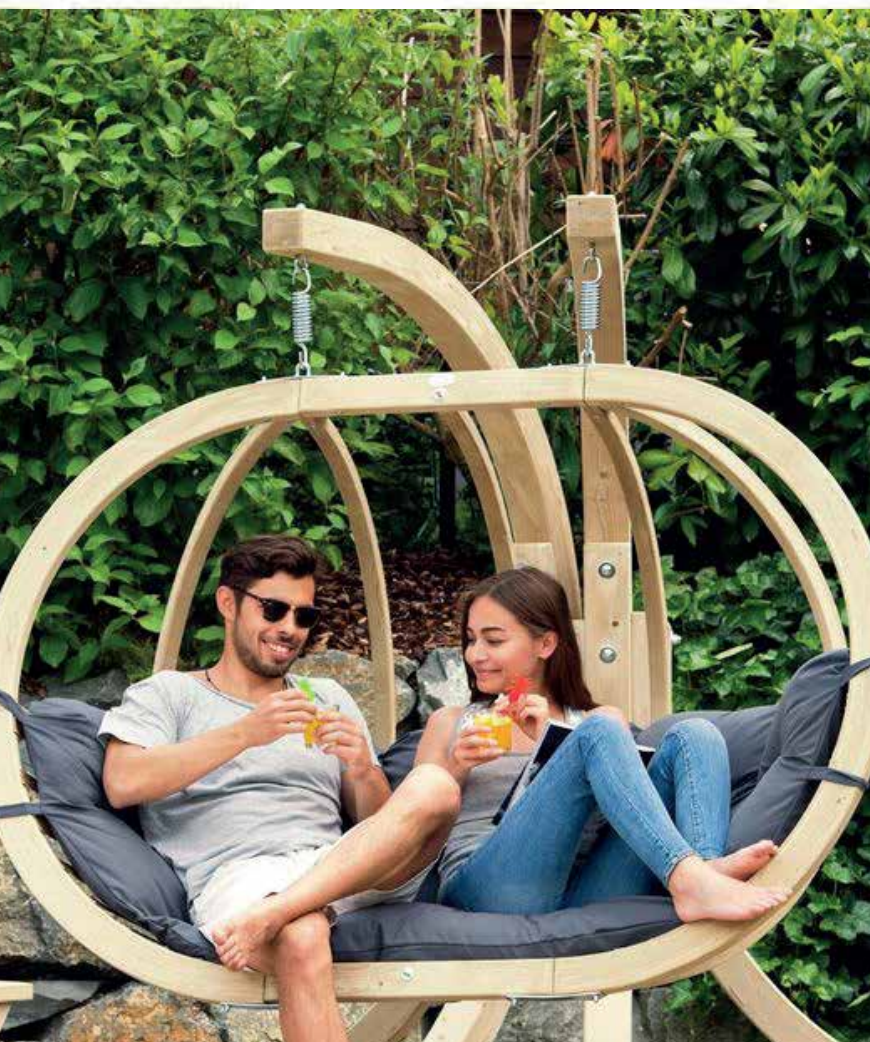

# Swings

Globo royal chair 176x72xH:118cm, Natural cush.  
\*Stand 238x149xH:181cm | Max. 200kgs

Globo royal chair 176x72xH:118cm, Green cush.  
\*Stand 238x149xH:181cm | Max. 200kgs

Globo royal chair 121x69xH:118cm  
\*Stand 136x138xH:170cm | Max. 120kgs