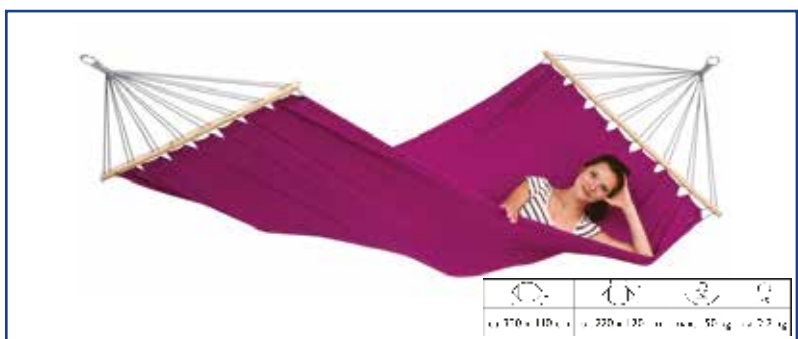

# Hammocks

Olympic Stand 395x143x145cm Natural

Fat hammock taupe 365x140cm | Max.Weight 200kgs

Fat hammock red 365x140cm | Max.Weight 200kgs

Giraffe & Zebra mini 47x31x131cm | 3-6yrs | Max.60kgs

# Hammocks

Palacio hammock 240x160cm | Max.Weight 200kgs

Miami hammock berry 320x110cm | Max.Weight 150kgs

Miami hammock aqua, kiwi 320x110cm | Max.Weight 150kgs

Colombiana hammock mandarina 240x160cm | Max.200kgs