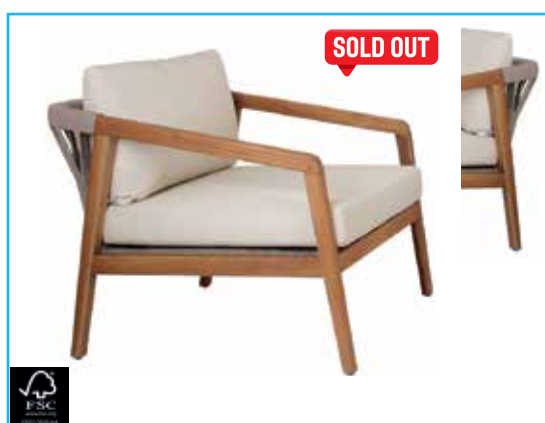

# Marsala Rope

Beige Rope

Marsala lounge chair white w/beige rope 81x87x76cm

Marsala 3-seater sofa white w/beige rope 211x87x76cm

Marsala coffee table 170x60x40cm w/ceramic top

# Winston/Eston Lounge

Green Rope

Winston 3-seater sofa 223x76x86cm

Winston coffee table w/teak wood top 140x70x45cm

*Hartman*  
enjoy every moment

Green Rope

Eston relax chair 67x83x102cm w/green rope

Eston footstool w/green rope 55x41cm

# Clemont Lounge

Clemont lounge chair 76x77x85cm  
teak wood w/taupe rope

Clemont 3-seater sofa 196x77x85cm  
w/teak wood & taupe rope

Clemont lounge chair 76x77x85cm  
teak wood w/green rope

Clemont coffee table 140x70x40cm  
teak wood

# Mythe Lounge

Beige Rope

Mythe lounge chair 96x84x67cm  
teak wood w/beige rope

Mythe 3 seater sofa 188x84x67cm teak wood  
w/beige rope

Mythe coffee table Ø80cm teak  
wood