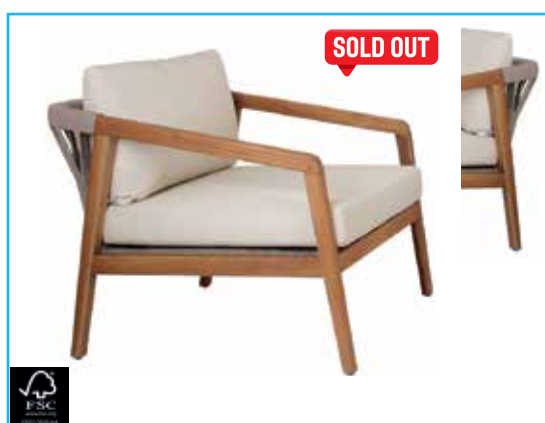

Green Rope

Winston 3-seater sofa 223x76x86cm

Winston coffee table w/teak wood top
140x70x45cm

Hartman
enjoy every moment

Green Rope

Eston relax chair 67x83x102cm
w/green rope

Eston footstool w/green
rope 55x41cm

Clemont Lounge

Clemont lounge chair 76x77x85cm
teak wood w/taupe rope

Clemont 3-seater sofa 196x77x85cm
w/teak wood & taupe rope

Clemont lounge chair 76x77x85cm
teak wood w/green rope

Clemont coffee table 140x70x40cm
teak wood

Mythe Lounge

Beige Rope

Mythe lounge chair 96x84x67cm
teak wood w/beige rope

Mythe 3 seater sofa 188x84x67cm teak wood
w/beige rope

Mythe coffee table Ø80cm teak
wood

Dex Lounge

Bamboo

Dex lounge chair 72x90x96cm
w/footstool 68x50x46cm