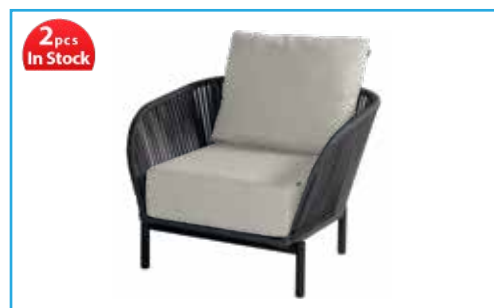

Hartman 

Arezzo Lounge

Green Rope

Arezzo lounge chair 93x80x75cm

Arezzo 3-seater sofa 182x80x75cm

Arezzo coffee table Ø90x42cm
w/ceramic top

2 pcs
In Stock

Grey Rope

Arezzo lounge chair 93x80x75cm

Arezzo Lounge

Green Rope

Arezzo lounge 165x93x75cm w/beige cushions, green rope

Arezzo lounge 165x93x75cm w/beige cushions, grey rope

Hartman
enjoy every moment

Grey Rope

Arezzo lounge 165x93x75cm w/light grey cushions, grey rope