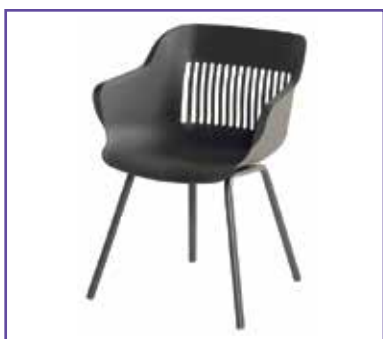

*12pcs ONLY

Sophie studio teak terracotta

Sophie studio teak yellow

Sophie studio teak m.green

Sophie studio teak orange

Resin Dining

Jill shell dining white

Jill shell dining xerix