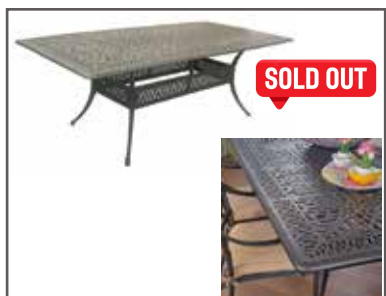

Amalfi table 214x112cm bronze