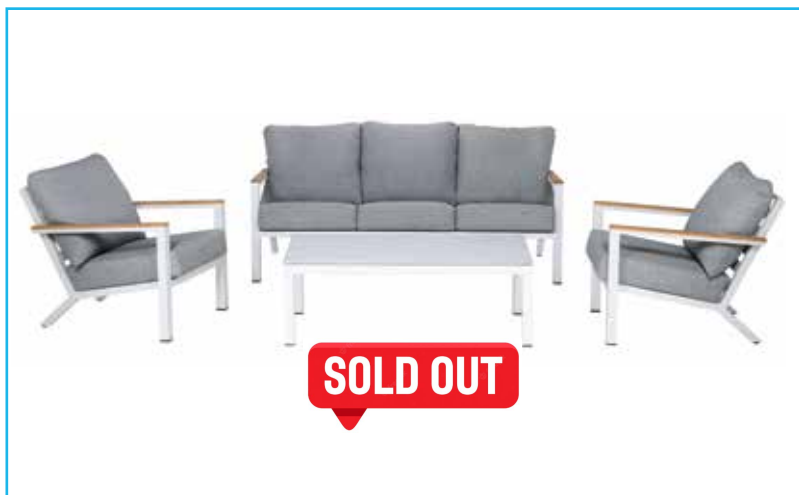

Paleros Lounge

Anthracite

Paleros lounge chair 70x79x77cm
w/teak wood armrest

Paleros 3-seater sofa 190x79x77cm w/teak wood
armrest

Palazzo coffee table 130x67x44cm
w/ceramic on glass

Paleros Lounge

White

Paleros lounge chair 70x79x77cm
w/teak wood armrest