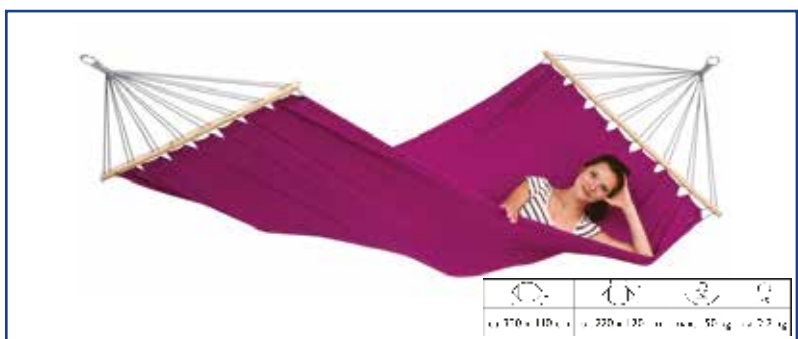

AMAZONAS®

Hammocks

Olympic Stand 395x143x145cm Natural

Fat hammock taupe 365x140cm | Max.Weight 200kgs

Fat hammock red 365x140cm | Max.Weight 200kgs

Giraffe & Zebra mini 47x31x131cm | 3-6yrs | Max.60kgs

Hammocks

Palacio hammock 240x160cm | Max.Weight 200kgs

Miami hammock berry 320x110cm | Max.Weight 150kgs

Miami hammock aqua, kiwi 320x110cm | Max.Weight 150kgs

Colombiana hammock mandarina 240x160cm | Max.200kgs

Outdoor Covers